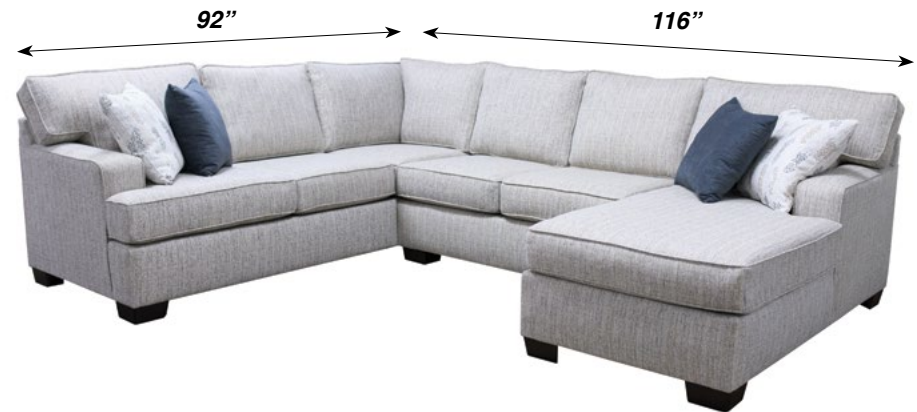

QUALITY • COMFORT • STYLE

LUKE

HOME

FRAZIER SECTIONAL

QUICKSHIP AS SHOWN IN HIGH PERFORMANCE FABRIC

10-15 DAY DELIVERY

THE FRAZIER SECTIONAL AS SHOWN IN TEHAMA MINERAL/CABORCA PEBBLE/JILLIAN GUNMETAL.
RECOMMENDED ACCENT CHAIRS: AVA IN 3511 BOMBER TAN AND ANYA IN MIDNIGHT BLUE.

www.LukeLeather.com

Phone: 336-848-8948

Email: scott@lukeleather.com

FRAZIER SECTIONAL STYLE FEATURES & BENEFITS	
Large Track Arm	★
Loose Seats & Loose Backs	★
100% Performance/Solution Dyed Fabric	★
Solid Wooden Legs	★
Leg Color	Espresso
Firmness Scale	Medium
Hardwood Frame	★
9 Gauge Sinuous NO SAG Suspension	★
High Performance Fabric/Cleanability	★
Solution Dyed Fabric	★
Welted Seating	★
4 Accent Pillows	★
1.8 Density Foam Seating	★
Channeled Backs/Blown Fiber	★
Quickship Delivery	★
Made in USA	★

	Overall Height	Overall Depth	Seat Height	Seat Width	Seat Depth	Leg Height
LAF-SCOR	39	35	20	L/R 70	21	3
ARMLS	39	35	20	N/A	21	3
RAF-CHA	39	64	20	R/L 95	21	3

Back Cushion Height: 19 Arm Height: 25 Arm Width: 8

*Inside Width indicates distance between each arm.

Left Arm Facing Sofa Corner/Armless Sofa/Right Arm Facing Chaise

QUALITY • COMFORT • STYLE

LUKE

HOME

PLEASE REFERENCE [ACKNOWLEDGEMENT STATUS LINK \(LUKELEATHER.COM\)](https://www.lukeleather.com) FOR DELIVERY STATUS OF ALL CUSTOM ORDERS.