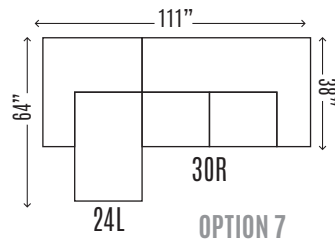

QUALITY • COMFORT • STYLE

LUKE CHARLOTTE COLLECTION

HOME

CHARLOTTE 30L/LAF	2 Seat Sofa	H40 W73 D38
CHARLOTTE 30R/RAF	2 Seat Sofa	H40 W73 D38
CHARLOTTE 10C	Corner	H40 W38 D38
CHARLOTTE 24L/LAF	Chaise	H40 W38 D64
CHARLOTTE 24R/RAF	Chaise	H40 W38 D64
CHARLOTTE 30A	Armless 2 Seat Sofa	H40 W64 D38
CHARLOTTE 10A	Armless Chair	H40 W32 D38
CHARLOTTE 10L/LAF	Chair	H40 W40 D38
CHARLOTTE 10R/RAF	Chair	H40 W40 D38
CHARLOTTE 25LM/LAF	Full Sleeper	H40 W73 D38
CHARLOTTE 25RM/RAF	Full Sleeper	H40 W73 D38

CHARLOTTE-30	Sofa	H40 W86 D38
CHARLOTTE-20	Loveseat	H40 W62 D38
CHARLOTTE-10	Chair	H40 W48 D38
CHARLOTTE-00	Ottoman	H19 W37 D28
CHARLOTTE-36M	Queen Sleeper	H40 W86 D38

SECTIONALS

SOFA, LOVESEAT, CHAIR, OTTOMAN, SLEEPER