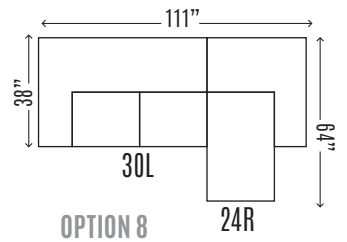

QUALITY • COMFORT • STYLE

LUKE CHARLOTTE COLLECTION

HOME

CHARLOTTE 30L/LAF	2 Seat Sofa	H40 W73 D38
CHARLOTTE 30R/RAF	2 Seat Sofa	H40 W73 D38
CHARLOTTE 10C	Corner	H40 W38 D38
CHARLOTTE 24L/LAF	Chaise	H40 W38 D64
CHARLOTTE 24R/RAF	Chaise	H40 W38 D64
CHARLOTTE 30A	Armless 2 Seat Sofa	H40 W64 D38
CHARLOTTE 10A	Armless Chair	H40 W32 D38
CHARLOTTE 10L/LAF	Chair	H40 W40 D38
CHARLOTTE 10R/RAF	Chair	H40 W40 D38
CHARLOTTE 25LM/LAF	Full Sleeper	H40 W73 D38
CHARLOTTE 25RM/RAF	Full Sleeper	H40 W73 D38

CHARLOTTE-30	Sofa	H40 W86 D38
CHARLOTTE-20	Loveseat	H40 W62 D38
CHARLOTTE-10	Chair	H40 W48 D38
CHARLOTTE-00	Ottoman	H19 W37 D28
CHARLOTTE-36M	Queen Sleeper	H40 W86 D38

SECTIONALS

SOFA, LOVESEAT, CHAIR, OTTOMAN, SLEEPER