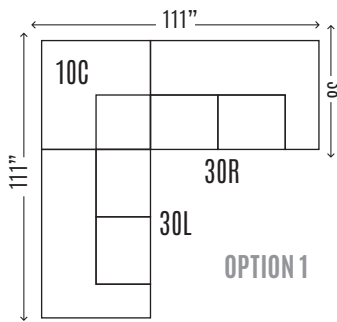

QUALITY • COMFORT • STYLE

LUKE CHARLOTTE COLLECTION

HOME

CHARLOTTE 30L/LAF	2 Seat Sofa	H40 W73 D38
CHARLOTTE 30R/RAF	2 Seat Sofa	H40 W73 D38
CHARLOTTE 10C	Corner	H40 W38 D38
CHARLOTTE 24L/LAF	Chaise	H40 W38 D64
CHARLOTTE 24R/RAF	Chaise	H40 W38 D64
CHARLOTTE 30A	Armless 2 Seat Sofa	H40 W64 D38
CHARLOTTE 10A	Armless Chair	H40 W32 D38
CHARLOTTE 10L/LAF	Chair	H40 W40 D38
CHARLOTTE 10R/RAF	Chair	H40 W40 D38
CHARLOTTE 25LM/LAF	Full Sleeper	H40 W73 D38
CHARLOTTE 25RM/RAF	Full Sleeper	H40 W73 D38

CHARLOTTE-30	Sofa	H40 W86 D38
CHARLOTTE-20	Loveseat	H40 W62 D38
CHARLOTTE-10	Chair	H40 W48 D38
CHARLOTTE-00	Ottoman	H19 W37 D28
CHARLOTTE-36M	Queen Sleeper	H40 W86 D38

SECTIONALS

SOFA, LOVESEAT, CHAIR, OTTOMAN, SLEEPER