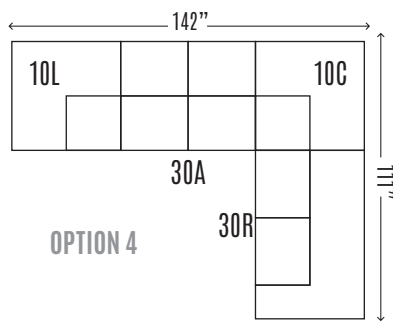

QUALITY • COMFORT • STYLE

LUKE CHARLOTTE COLLECTION

HOME

CHARLOTTE 30L/LAF	2 Seat Sofa	H40 W73 D38
CHARLOTTE 30R/RAF	2 Seat Sofa	H40 W73 D38
CHARLOTTE 10C	Corner	H40 W38 D38
CHARLOTTE 24L/LAF	Chaise	H40 W38 D64
CHARLOTTE 24R/RAF	Chaise	H40 W38 D64
CHARLOTTE 30A	Armless 2 Seat Sofa	H40 W64 D38
CHARLOTTE 10A	Armless Chair	H40 W32 D38
CHARLOTTE 10L/LAF	Chair	H40 W40 D38
CHARLOTTE 10R/RAF	Chair	H40 W40 D38
CHARLOTTE 25LM/LAF	Full Sleeper	H40 W73 D38
CHARLOTTE 25RM/RAF	Full Sleeper	H40 W73 D38

CHARLOTTE-30	Sofa	H40 W86 D38
CHARLOTTE-20	Loveseat	H40 W62 D38
CHARLOTTE-10	Chair	H40 W48 D38
CHARLOTTE-00	Ottoman	H19 W37 D28
CHARLOTTE-36M	Queen Sleeper	H40 W86 D38

SECTIONALS

SOFA, LOVESEAT, CHAIR, OTTOMAN, SLEEPER