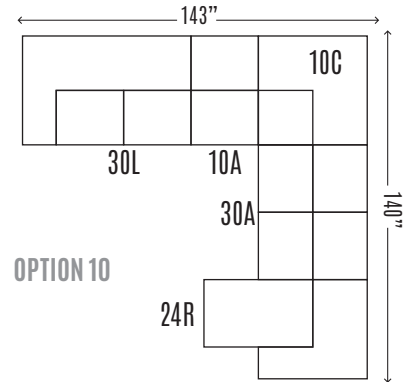

QUALITY • COMFORT • STYLE

LUKE CHARLOTTE COLLECTION

HOME

CHARLOTTE 30L/LAF	2 Seat Sofa	H40 W73 D38
CHARLOTTE 30R/RAF	2 Seat Sofa	H40 W73 D38
CHARLOTTE 10C	Corner	H40 W38 D38
CHARLOTTE 24L/LAF	Chaise	H40 W38 D64
CHARLOTTE 24R/RAF	Chaise	H40 W38 D64
CHARLOTTE 30A	Armless 2 Seat Sofa	H40 W64 D38
CHARLOTTE 10A	Armless Chair	H40 W32 D38
CHARLOTTE 10L/LAF	Chair	H40 W40 D38
CHARLOTTE 10R/RAF	Chair	H40 W40 D38
CHARLOTTE 25LM/LAF	Full Sleeper	H40 W73 D38
CHARLOTTE 25RM/RAF	Full Sleeper	H40 W73 D38

CHARLOTTE-30	Sofa	H40 W86 D38
CHARLOTTE-20	Loveseat	H40 W62 D38
CHARLOTTE-10	Chair	H40 W48 D38
CHARLOTTE-00	Ottoman	H19 W37 D28
CHARLOTTE-36M	Queen Sleeper	H40 W86 D38

SECTIONALS

SOFA, LOVESEAT, CHAIR, OTTOMAN, SLEEPER