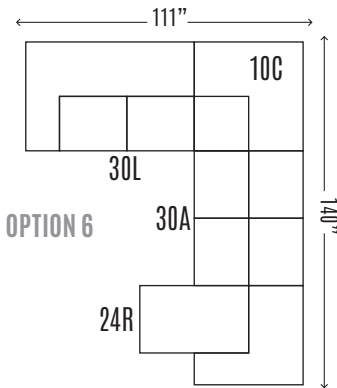

QUALITY • COMFORT • STYLE

LUKE CHARLOTTE COLLECTION

HOME

CHARLOTTE 30L/LAF	2 Seat Sofa	H40 W73 D38
CHARLOTTE 30R/RAF	2 Seat Sofa	H40 W73 D38
CHARLOTTE 10C	Corner	H40 W38 D38
CHARLOTTE 24L/LAF	Chaise	H40 W38 D64
CHARLOTTE 24R/RAF	Chaise	H40 W38 D64
CHARLOTTE 30A	Armless 2 Seat Sofa	H40 W64 D38
CHARLOTTE 10A	Armless Chair	H40 W32 D38
CHARLOTTE 10L/LAF	Chair	H40 W40 D38
CHARLOTTE 10R/RAF	Chair	H40 W40 D38
CHARLOTTE 25LM/LAF	Full Sleeper	H40 W73 D38
CHARLOTTE 25RM/RAF	Full Sleeper	H40 W73 D38

CHARLOTTE-30	Sofa	H40 W86 D38
CHARLOTTE-20	Loveseat	H40 W62 D38
CHARLOTTE-10	Chair	H40 W48 D38
CHARLOTTE-00	Ottoman	H19 W37 D28
CHARLOTTE-36M	Queen Sleeper	H40 W86 D38

SECTIONALS

SOFA, LOVESEAT, CHAIR, OTTOMAN, SLEEPER