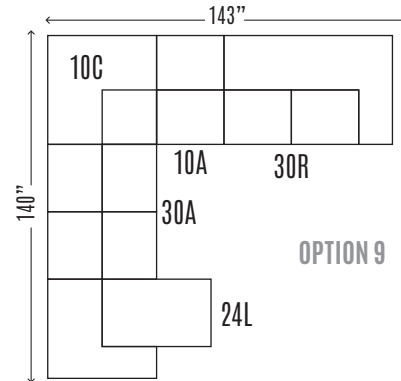

QUALITY • COMFORT • STYLE

LUKE CHARLOTTE COLLECTION

HOME

CHARLOTTE 30L/LAF	2 Seat Sofa	H40 W73 D38
CHARLOTTE 30R/RAF	2 Seat Sofa	H40 W73 D38
CHARLOTTE 10C	Corner	H40 W38 D38
CHARLOTTE 24L/LAF	Chaise	H40 W38 D64
CHARLOTTE 24R/RAF	Chaise	H40 W38 D64
CHARLOTTE 30A	Armless 2 Seat Sofa	H40 W64 D38
CHARLOTTE 10A	Armless Chair	H40 W32 D38
CHARLOTTE 10L/LAF	Chair	H40 W40 D38
CHARLOTTE 10R/RAF	Chair	H40 W40 D38
CHARLOTTE 25LM/LAF	Full Sleeper	H40 W73 D38
CHARLOTTE 25RM/RAF	Full Sleeper	H40 W73 D38

CHARLOTTE-30	Sofa	H40 W86 D38
CHARLOTTE-20	Loveseat	H40 W62 D38
CHARLOTTE-10	Chair	H40 W48 D38
CHARLOTTE-00	Ottoman	H19 W37 D28
CHARLOTTE-36M	Queen Sleeper	H40 W86 D38

SECTIONALS

SOFA, LOVESEAT, CHAIR, OTTOMAN, SLEEPER