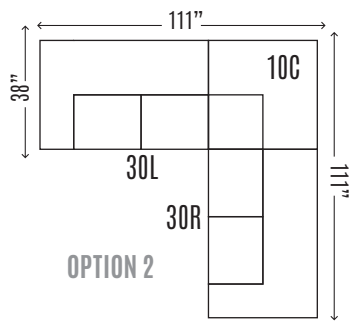

QUALITY • COMFORT • STYLE

LUKE CHARLOTTE COLLECTION

HOME

CHARLOTTE 30L/LAF	2 Seat Sofa	H40 W73 D38
CHARLOTTE 30R/RAF	2 Seat Sofa	H40 W73 D38
CHARLOTTE 10C	Corner	H40 W38 D38
CHARLOTTE 24L/LAF	Chaise	H40 W38 D64
CHARLOTTE 24R/RAF	Chaise	H40 W38 D64
CHARLOTTE 30A	Armless 2 Seat Sofa	H40 W64 D38
CHARLOTTE 10A	Armless Chair	H40 W32 D38
CHARLOTTE 10L/LAF	Chair	H40 W40 D38
CHARLOTTE 10R/RAF	Chair	H40 W40 D38
CHARLOTTE 25LM/LAF	Full Sleeper	H40 W73 D38
CHARLOTTE 25RM/RAF	Full Sleeper	H40 W73 D38

CHARLOTTE-30	Sofa	H40 W86 D38
CHARLOTTE-20	Loveseat	H40 W62 D38
CHARLOTTE-10	Chair	H40 W48 D38
CHARLOTTE-00	Ottoman	H19 W37 D28
CHARLOTTE-36M	Queen Sleeper	H40 W86 D38

SECTIONALS

SOFA, LOVESEAT, CHAIR, OTTOMAN, SLEEPER