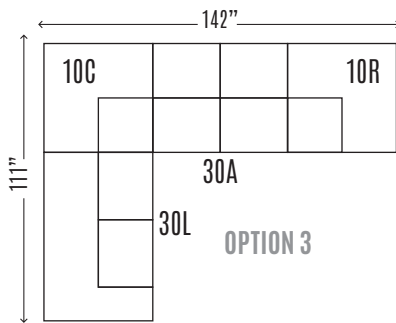

QUALITY • COMFORT • STYLE

LUKE CHARLOTTE COLLECTION

HOME

CHARLOTTE 30L/LAF	2 Seat Sofa	H40 W73 D38
CHARLOTTE 30R/RAF	2 Seat Sofa	H40 W73 D38
CHARLOTTE 10C	Corner	H40 W38 D38
CHARLOTTE 24L/LAF	Chaise	H40 W38 D64
CHARLOTTE 24R/RAF	Chaise	H40 W38 D64
CHARLOTTE 30A	Armless 2 Seat Sofa	H40 W64 D38
CHARLOTTE 10A	Armless Chair	H40 W32 D38
CHARLOTTE 10L/LAF	Chair	H40 W40 D38
CHARLOTTE 10R/RAF	Chair	H40 W40 D38
CHARLOTTE 25LM/LAF	Full Sleeper	H40 W73 D38
CHARLOTTE 25RM/RAF	Full Sleeper	H40 W73 D38

CHARLOTTE-30	Sofa	H40 W86 D38
CHARLOTTE-20	Loveseat	H40 W62 D38
CHARLOTTE-10	Chair	H40 W48 D38
CHARLOTTE-00	Ottoman	H19 W37 D28
CHARLOTTE-36M	Queen Sleeper	H40 W86 D38

SECTIONALS

SOFA, LOVESEAT, CHAIR, OTTOMAN, SLEEPER