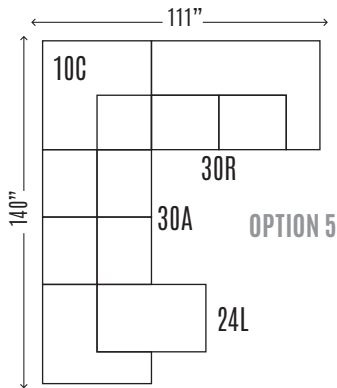

QUALITY • COMFORT • STYLE

LUKE CHARLOTTE COLLECTION

HOME

CHARLOTTE 30L/LAF	2 Seat Sofa	H40 W73 D38
CHARLOTTE 30R/RAF	2 Seat Sofa	H40 W73 D38
CHARLOTTE 10C	Corner	H40 W38 D38
CHARLOTTE 24L/LAF	Chaise	H40 W38 D64
CHARLOTTE 24R/RAF	Chaise	H40 W38 D64
CHARLOTTE 30A	Armless 2 Seat Sofa	H40 W64 D38
CHARLOTTE 10A	Armless Chair	H40 W32 D38
CHARLOTTE 10L/LAF	Chair	H40 W40 D38
CHARLOTTE 10R/RAF	Chair	H40 W40 D38
CHARLOTTE 25LM/LAF	Full Sleeper	H40 W73 D38
CHARLOTTE 25RM/RAF	Full Sleeper	H40 W73 D38

CHARLOTTE-30	Sofa	H40 W86 D38
CHARLOTTE-20	Loveseat	H40 W62 D38
CHARLOTTE-10	Chair	H40 W48 D38
CHARLOTTE-00	Ottoman	H19 W37 D28
CHARLOTTE-36M	Queen Sleeper	H40 W86 D38

SECTIONALS

SOFA, LOVESEAT, CHAIR, OTTOMAN, SLEEPER