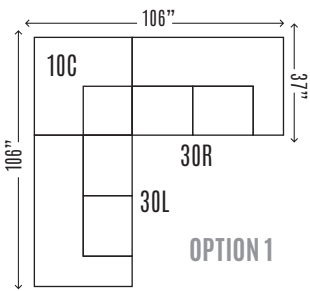

SECTIONALS