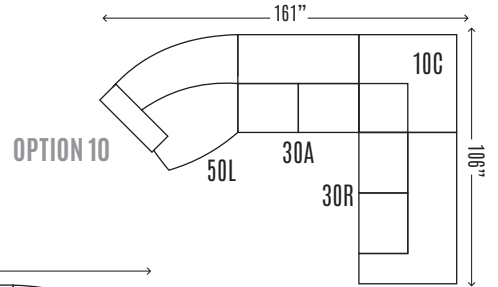

SECTIONALS