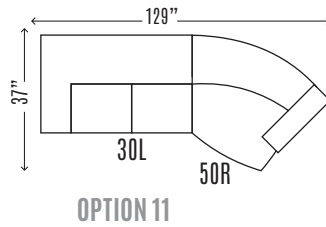

SECTIONALS