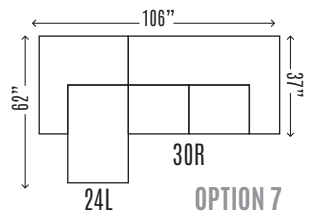

SECTIONALS