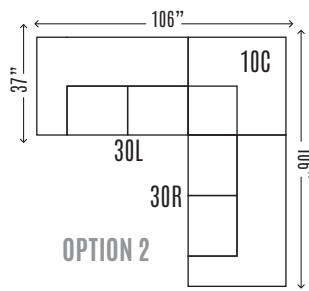

SECTIONALS