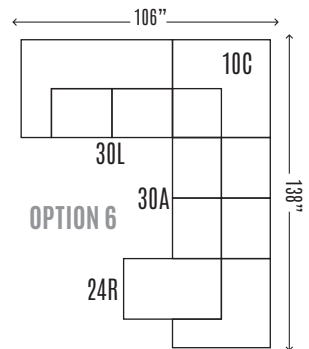

SECTIONALS