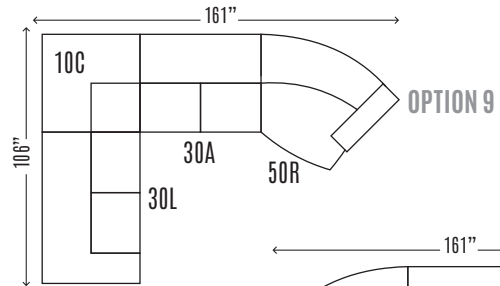

SECTIONALS