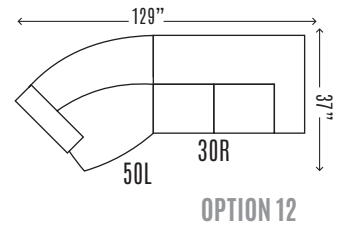

SECTIONALS