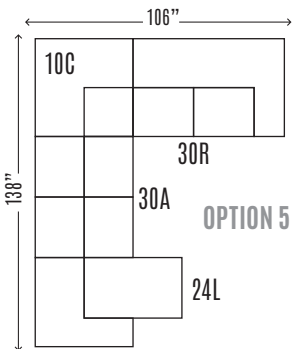

SECTIONALS