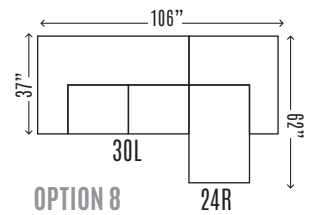

SECTIONALS