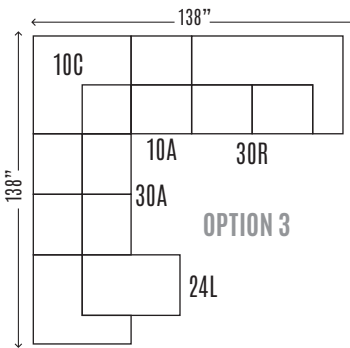

SECTIONALS