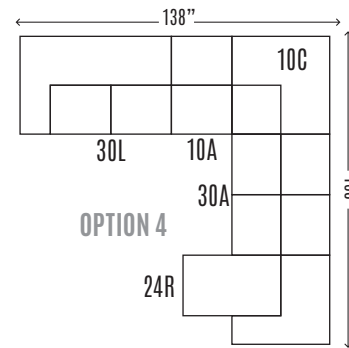

SECTIONALS