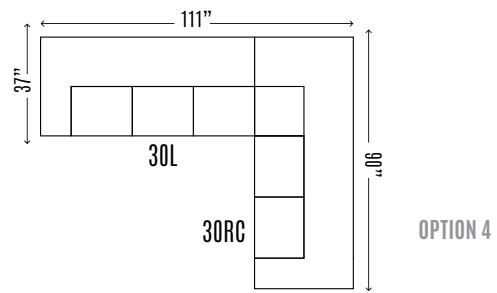

SECTIONAL

CHAISE PACK

(40)

LUKELEATHER.COM