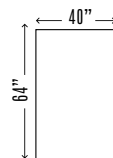

CHAISE PACK