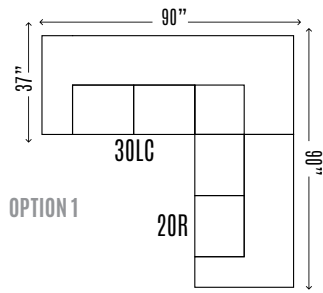

SECTIONAL

CHAISE PACK

(40)

LUKELEATHER.COM