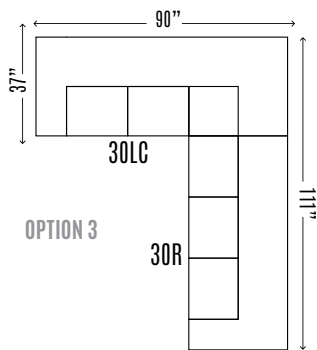

SECTIONAL

CHAISE PACK

(40)

LUKELEATHER.COM