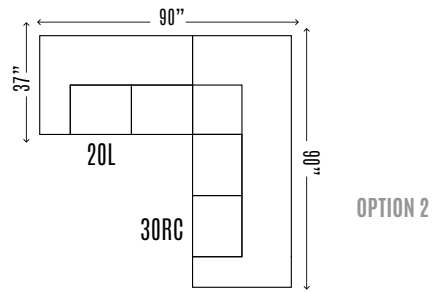

SECTIONAL

CHAISE PACK

(40)

LUKELEATHER.COM