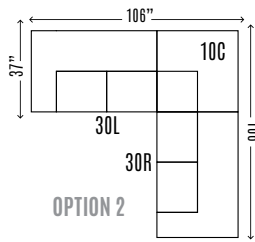

USE AS NEEDED

LUKELEATHER.COM