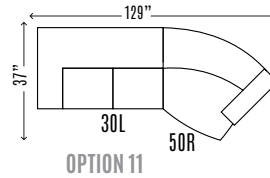

USE AS NEEDED

LUKELEATHER.COM