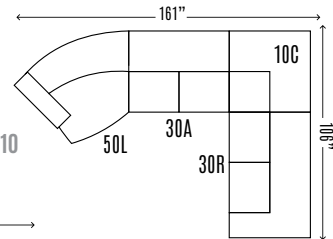

USE AS NEEDED

LUKELEATHER.COM