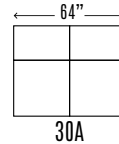

USE AS NEEDED

LUKELEATHER.COM