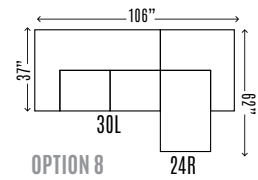

USE AS NEEDED

LUKELEATHER.COM