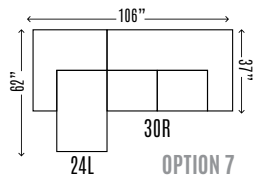

USE AS NEEDED

LUKELEATHER.COM