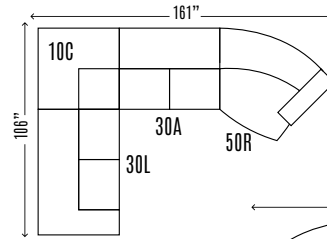

USE AS NEEDED

LUKELEATHER.COM