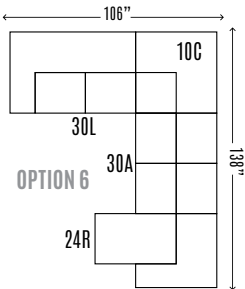

USE AS NEEDED

LUKELEATHER.COM