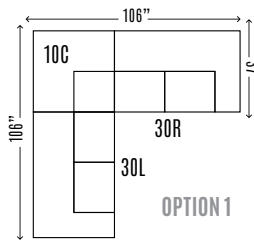

USE AS NEEDED

LUKELEATHER.COM