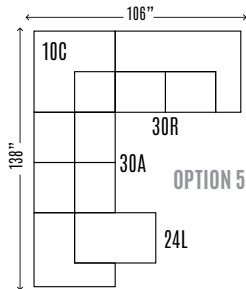

USE AS NEEDED

LUKELEATHER.COM