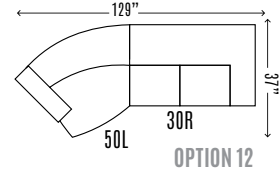

USE AS NEEDED

LUKELEATHER.COM