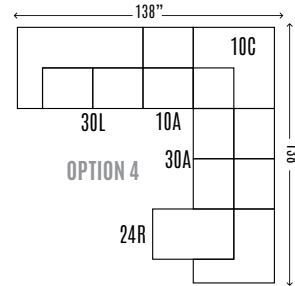

USE AS NEEDED

LUKELEATHER.COM