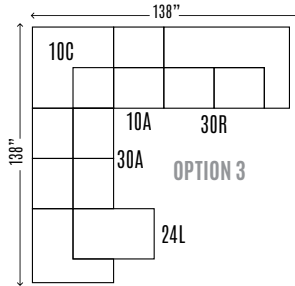

USE AS NEEDED

LUKELEATHER.COM