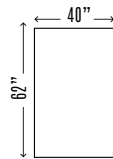

40 (CHAISE PACK)

LUKELEATHER.COM