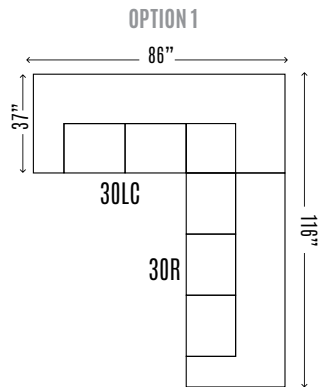

LUKELEATHER.COM