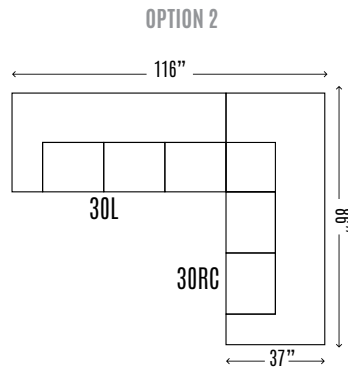

LUKELEATHER.COM