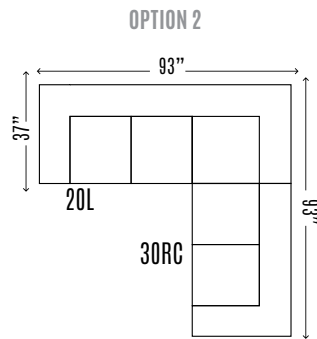

QUALITY • COMFORT • STYLE

**LUKE**

**TRINITY-5900**  
COLLECTION

5900-30LC/LAF	Sofa Corner	H37 W93 D37
5900-30RC/RAF	Sofa Corner	H37 W93 D37
5900-20L/LAF	Loveseat	H37 W57 D37
5900-20R/RAF	Loveseat	H37 W57 D37
5900-10A	Armless Chair	H37 W25 D37
5900-40	Chaise Pack	H20 W33 D62

**SECTIONALS**

**CHAISE PACK**

(40)

10A

USE AS NEEDED

LUKELEATHER.COM