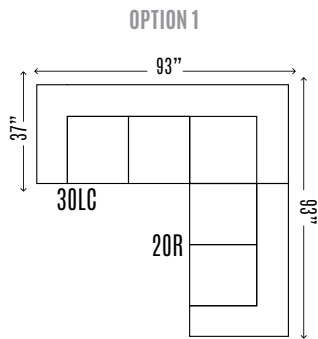

QUALITY • COMFORT • STYLE

**LUKE**

**TRINITY-5900**  
COLLECTION

5900-30LC/LAF	Sofa Corner	H37 W93 D37
5900-30RC/RAF	Sofa Corner	H37 W93 D37
5900-20L/LAF	Loveseat	H37 W57 D37
5900-20R/RAF	Loveseat	H37 W57 D37
5900-10A	Armless Chair	H37 W25 D37
5900-40	Chaise Pack	H20 W33 D62

**SECTIONALS**

**CHAISE PACK**

(40)

10A

USE AS NEEDED

LUKELEATHER.COM