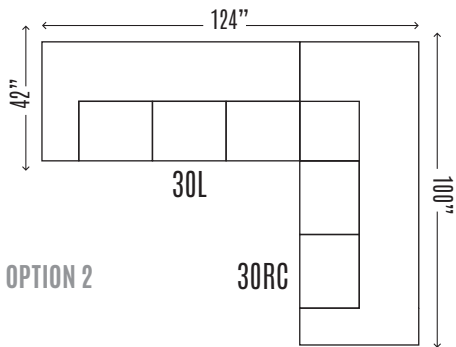

KINSTON-4100 COLLECTION

4100-30LC/LAF	Corner Sofa	H30 W100 D42
4100-30RC/RAF	Corner Sofa	H30 W100 D42
4100-30L/LAF	3 Seater LAF	H30 W82 D42
4100-30R/RAF	3 Seater RAF	H30 W82 D42
4100-20L/LAF	2 Seater LAF	H30 W57 D42
4100-20R/RAF	2 Seater RAF	H30 W57 D42
4100-10A	Armless Chair	H30 W26 D42
4100-10C	Corner	H30 W42 D42
4100-40	Chaise Pack	H30 W34 D63

SECTIONALS

**10A - ARMLESS CHAIR
USE AS NEEDED**

40 - CHAISE PACK