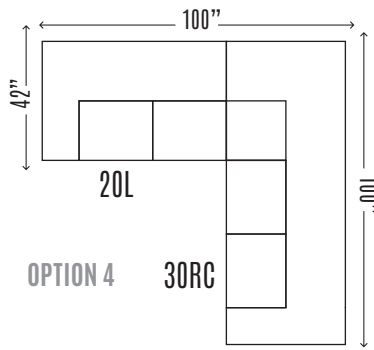

KINSTON-4100 COLLECTION

4100-30LC/LAF	Corner Sofa	H30 W100 D42
4100-30RC/RAF	Corner Sofa	H30 W100 D42
4100-30L/LAF	3 Seater LAF	H30 W82 D42
4100-30R/RAF	3 Seater RAF	H30 W82 D42
4100-20L/LAF	2 Seater LAF	H30 W57 D42
4100-20R/RAF	2 Seater RAF	H30 W57 D42
4100-10A	Armless Chair	H30 W26 D42
4100-10C	Corner	H30 W42 D42
4100-40	Chaise Pack	H30 W34 D63

SECTIONALS

**10A - ARMLESS CHAIR
USE AS NEEDED**

40 - CHAISE PACK