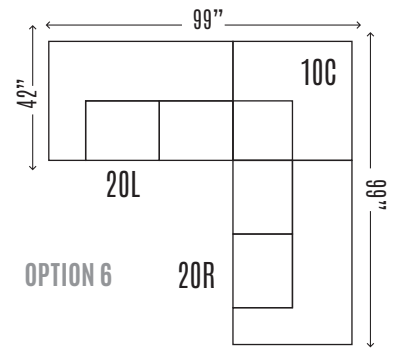

KINSTON-4100 COLLECTION

4100-30LC/LAF	Corner Sofa	H30 W100 D42
4100-30RC/RAF	Corner Sofa	H30 W100 D42
4100-30L/LAF	3 Seater LAF	H30 W82 D42
4100-30R/RAF	3 Seater RAF	H30 W82 D42
4100-20L/LAF	2 Seater LAF	H30 W57 D42
4100-20R/RAF	2 Seater RAF	H30 W57 D42
4100-10A	Armless Chair	H30 W26 D42
4100-10C	Corner	H30 W42 D42
4100-40	Chaise Pack	H30 W34 D63

SECTIONALS

**10A - ARMLESS CHAIR
USE AS NEEDED**

40 - CHAISE PACK