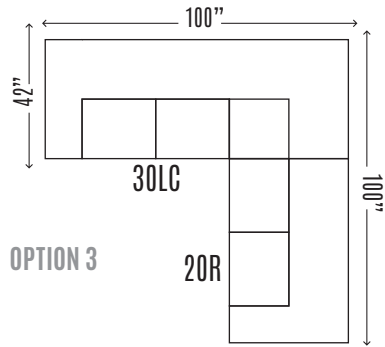

KINSTON-4100 COLLECTION

4100-30LC/LAF	Corner Sofa	H30 W100 D42
4100-30RC/RAF	Corner Sofa	H30 W100 D42
4100-30L/LAF	3 Seater LAF	H30 W82 D42
4100-30R/RAF	3 Seater RAF	H30 W82 D42
4100-20L/LAF	2 Seater LAF	H30 W57 D42
4100-20R/RAF	2 Seater RAF	H30 W57 D42
4100-10A	Armless Chair	H30 W26 D42
4100-10C	Corner	H30 W42 D42
4100-40	Chaise Pack	H30 W34 D63

SECTIONALS

**10A - ARMLESS CHAIR
USE AS NEEDED**

40 - CHAISE PACK