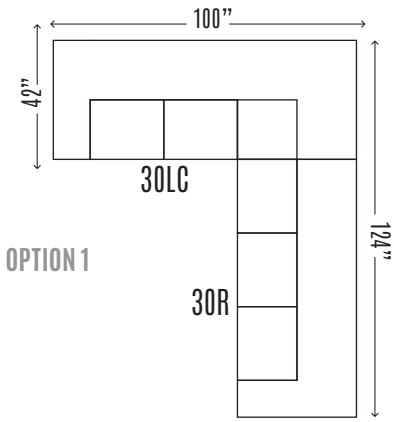

KINSTON-4100 COLLECTION

4100-30LC/LAF	Corner Sofa	H30 W100 D42
4100-30RC/RAF	Corner Sofa	H30 W100 D42
4100-30L/LAF	3 Seater LAF	H30 W82 D42
4100-30R/RAF	3 Seater RAF	H30 W82 D42
4100-20L/LAF	2 Seater LAF	H30 W57 D42
4100-20R/RAF	2 Seater RAF	H30 W57 D42
4100-10A	Armless Chair	H30 W26 D42
4100-10C	Corner	H30 W42 D42
4100-40	Chaise Pack	H30 W34 D63

SECTIONALS

**10A - ARMLESS CHAIR
USE AS NEEDED**

40 - CHAISE PACK