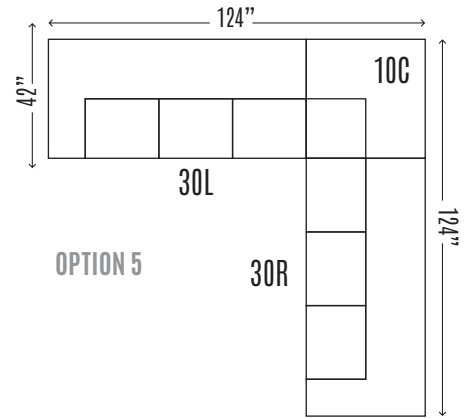

KINSTON-4100 COLLECTION

4100-30LC/LAF	Corner Sofa	H30 W100 D42
4100-30RC/RAF	Corner Sofa	H30 W100 D42
4100-30L/LAF	3 Seater LAF	H30 W82 D42
4100-30R/RAF	3 Seater RAF	H30 W82 D42
4100-20L/LAF	2 Seater LAF	H30 W57 D42
4100-20R/RAF	2 Seater RAF	H30 W57 D42
4100-10A	Armless Chair	H30 W26 D42
4100-10C	Corner	H30 W42 D42
4100-40	Chaise Pack	H30 W34 D63

SECTIONALS

**10A - ARMLESS CHAIR
USE AS NEEDED**

40 - CHAISE PACK