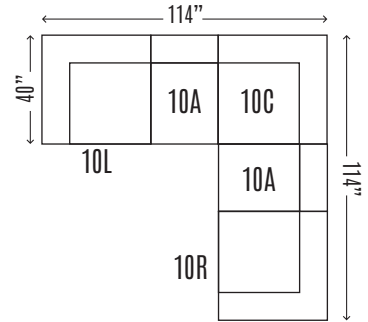

OPTION 2

USE AS NEEDED

OPTION 3:

ADD AS MANY ARMLESS CHAIRS AS NEEDED

EACH ONE ADDS 34 INCHES IN WIDTH