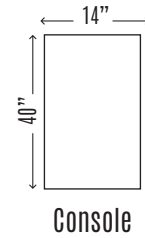

OPTION 3:

ADD AS MANY ARMLESS CHAIRS AS NEEDED

EACH ONE ADDS 34 INCHES IN WIDTH