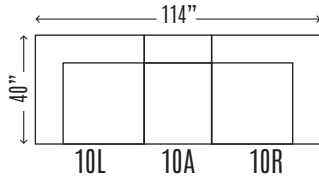

NEWPORT-4050 COLLECTION

4050-10A	Armless Chair	H39 W34 D40
4050-10C	Corner	H39 W40 D40
4050-10L	LAF Chair	H39 W40 D40
4050-10R	RAF Chair	H39 W40 D40
4050-00	Ottoman with Castors	H19 W34 D34
X4050-00	Storage Ottoman	H19 W34 D34
4050-60	Console	H24 W14 D40

OPTION 1

OPTION 2

USE AS NEEDED

OPTION 3:

ADD AS MANY ARMLESS CHAIRS AS NEEDED

EACH ONE ADDS 34 INCHES IN WIDTH