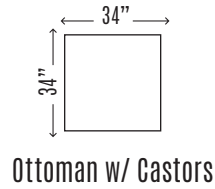

USE AS NEEDED