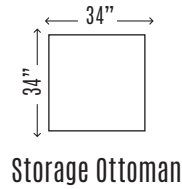

OPTION 3:

ADD AS MANY ARMLESS CHAIRS AS NEEDED

EACH ONE ADDS 34 INCHES IN WIDTH