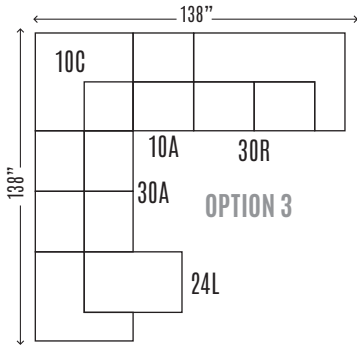

SECTIONALS