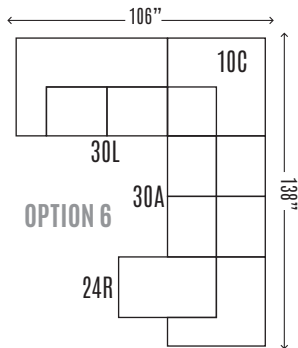

SECTIONALS