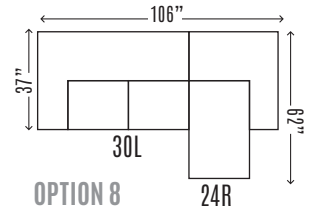

SECTIONALS