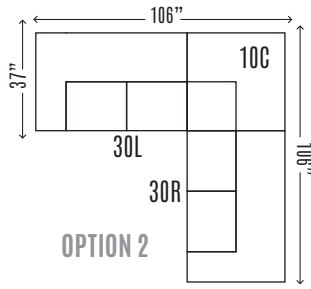

SECTIONALS