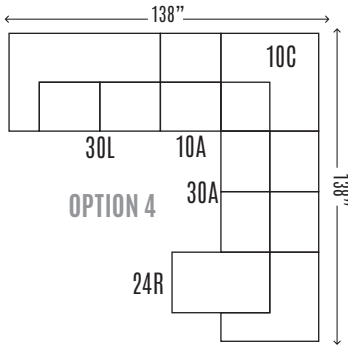

SECTIONALS