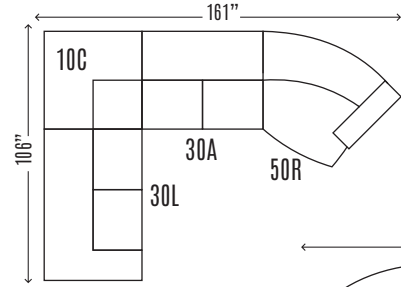

SECTIONALS