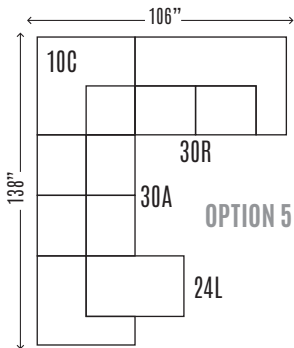

STALEY-9200 COLLECTION

9200-30L/LAF	2 Seat Sofa	H37 W69 D37
9200-30R/RAF	2 Seat Sofa	H37 W69 D37
9200-10C	Corner	H37 W37 D37
9200-24L/LAF	Chaise	H37 W37 D62
9200-24R/RAF	Chaise	H37 W37 D62
9200-30A	Armless 2 Seat Sofa	H37 W64 D37
9200-10A	Armless Chair	H37 W32 D37
9200-10L/LAF	Chair	H37 W37 D37
9200-10R/RAF	Chair	H37 W37 D37
9200-25LM/LAF 2 Seat	Full Sleeper	H37 W69 D37
9200-25RM/RAF 2 Seat	Full Sleeper	H37 W69 D37
9200-50L	Cuddler	H37 W60 D62
9200-50R	Cuddler	H37 W60 D62

SECTIONALS

USE AS NEEDED