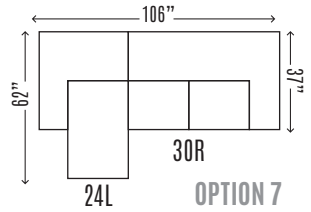

SECTIONALS