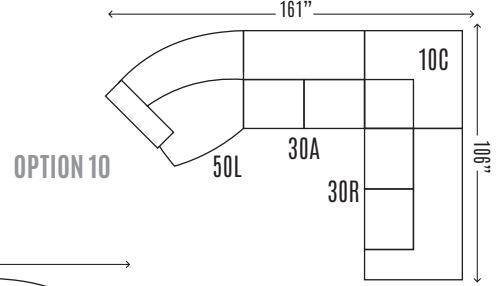

SECTIONALS