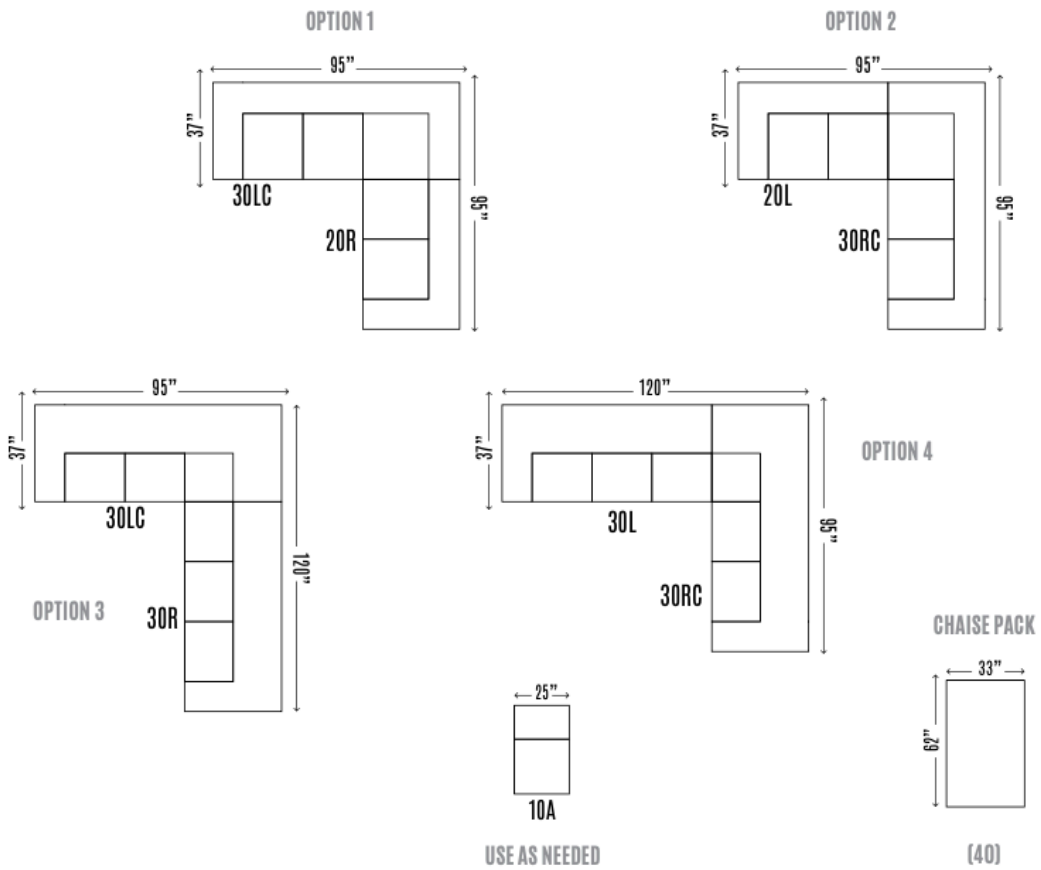

**SECTIONALS**

2020-30LC/LAF	Sofa Corner	H37 W95 D39
2020-30L/LAF	Sofa	H37 W80 D39
2020-30RC/RAF	Sofa Corner	H37 W95 D39
2020-30R/RAF	Sofa	H37 W80 D39

2020-20L/LAF	Loveseat	H37 W60 D39
2020-20R/RAF	Loveseat	H37 W60 D39
2020-10A	Armless Chair	H37 W25 D39
2020-40	Chaise Pack	H20 W33 D62